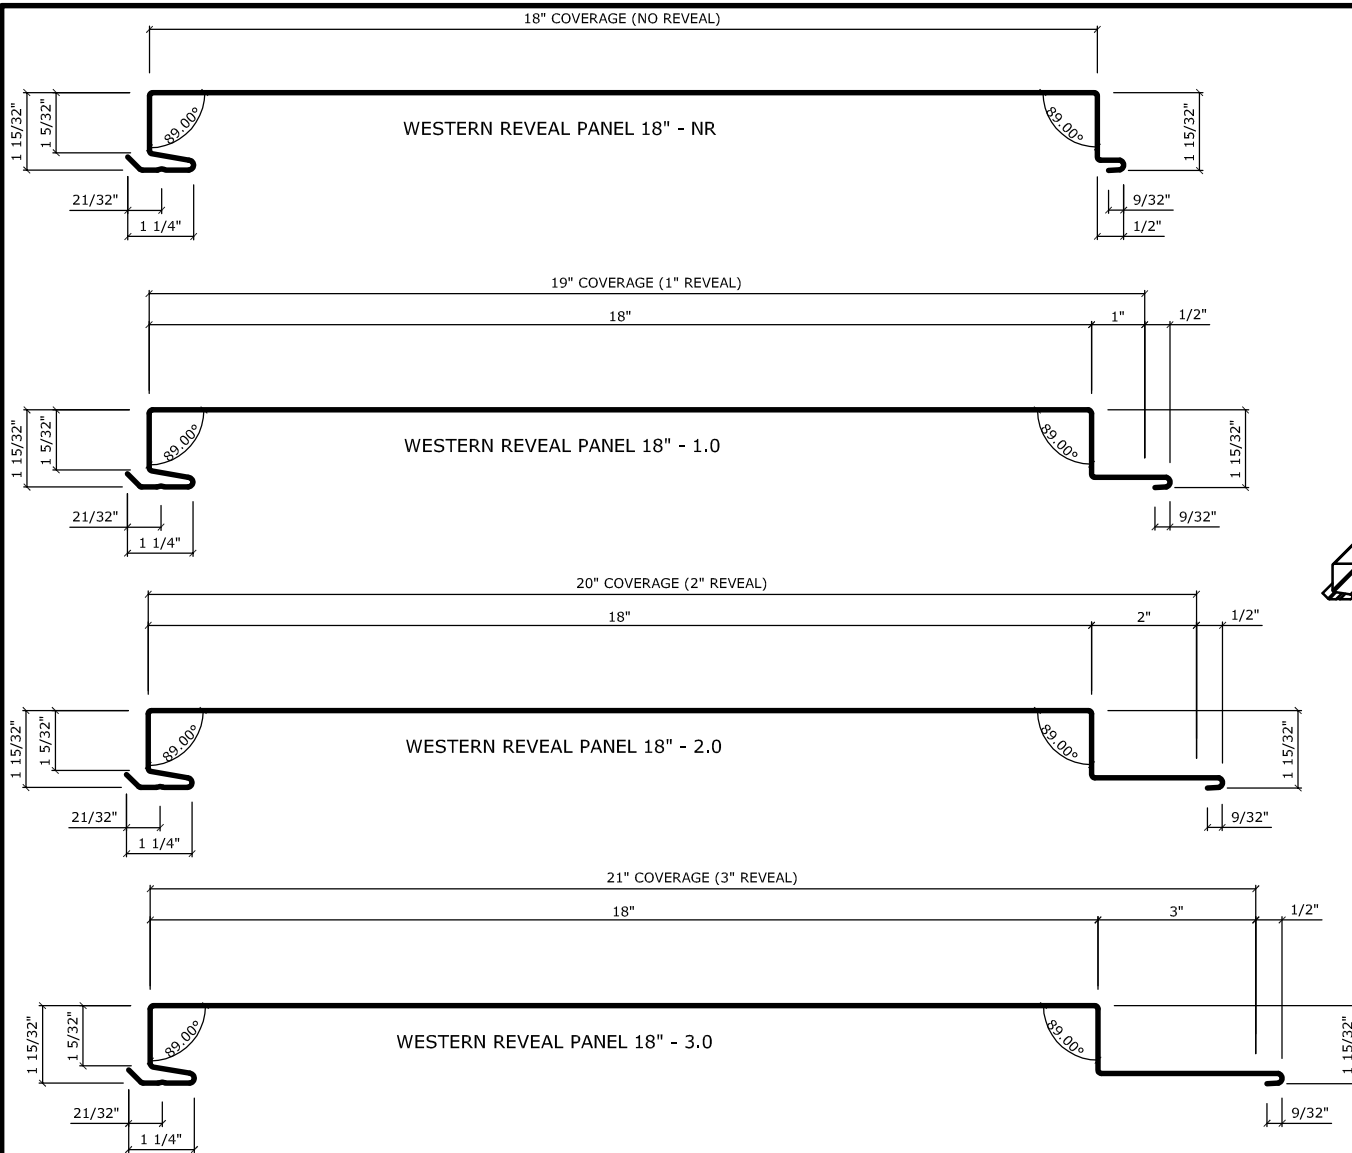

WESTERN REVEAL PANEL	FACE	REVEAL	COVERAGE
WESTERN REVEAL PANEL 18" - NR	18"	NR	18"
WESTERN REVEAL PANEL 18" - 1.0	18"	1"	19"
WESTERN REVEAL PANEL 18" - 2.0	18"	2"	20"
WESTERN REVEAL PANEL 18" - 3.0	18"	3"	21"

Western States Metal Roofing

901 W. Watkins St.
Phoenix, AZ 85007

SCALE:	TITLE / PART NAME:		
DRAWN:	WESTERN REVEAL - 18" FACE		
DATE:	PRODUCT / PRODUCT LINE		
CHECKED:	WESTERN REVEAL		
DATE:	PART I.D.	REVISION	SHEET

Copyright: The design and print is the property of Western States Metal Roofing, and must not be used, reproduced, or copied, wholly or in part without the written permission from the company. Supply of this design and print represents a confidential communication between the company and recipient.