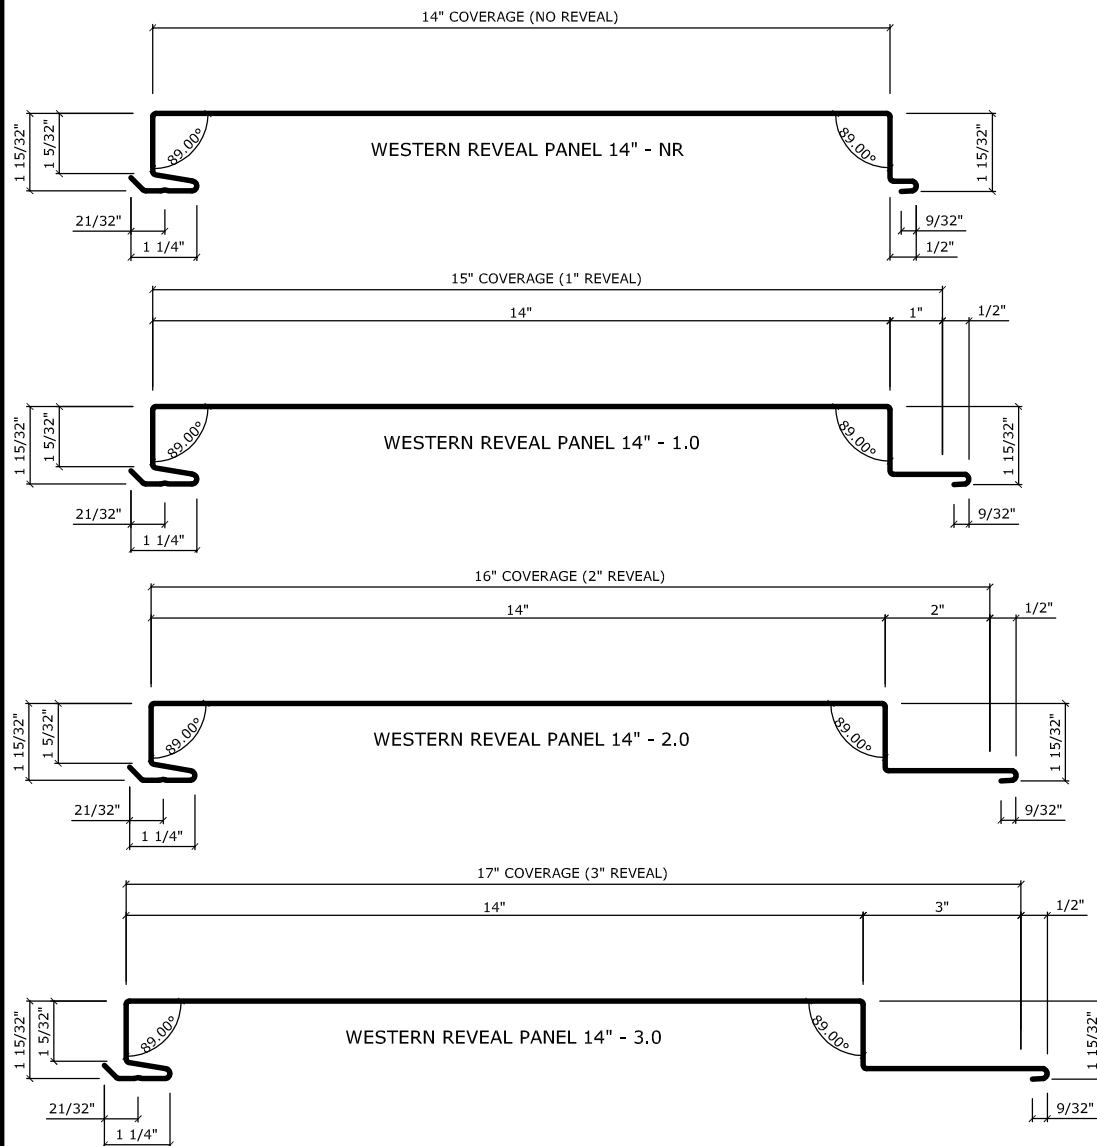

WESTERN REVEAL PANEL	FACE	REVEAL	COVERAGE
WESTERN REVEAL PANEL 12" - NR	12"	NR	12"
WESTERN REVEAL PANEL 12" - 1.0	12"	1"	13"
WESTERN REVEAL PANEL 12" - 2.0	12"	2"	14"
WESTERN REVEAL PANEL 12" - 3.0	12"	3"	15"

Western States Metal Roofing	SCALE:	TITLE / PART NAME:		
	DRAWN:	WESTERN REVEAL - 12" FACE		
901 W. Watkins St. Phoenix, AZ 85007	DATE:	PRODUCT / PRODUCT LINE		
	CHECKED:	WESTERN REVEAL		
	DATE:	PART I.D.	REVISION	SHEET

WESTERN REVEAL PANEL	FACE	REVEAL	COVERAGE
WESTERN REVEAL PANEL 14" - NR	14"	NR	14"
WESTERN REVEAL PANEL 14" - 1.0	14"	1"	15"
WESTERN REVEAL PANEL 14" - 2.0	14"	2"	16"
WESTERN REVEAL PANEL 14" - 3.0	14"	3"	17"

WESTERN REVEAL PANEL	FACE	REVEAL	COVERAGE
WESTERN REVEAL PANEL 18" - NR	18"	NR	18"
WESTERN REVEAL PANEL 18" - 1.0	18"	1"	19"
WESTERN REVEAL PANEL 18" - 2.0	18"	2"	20"
WESTERN REVEAL PANEL 18" - 3.0	18"	3"	21"