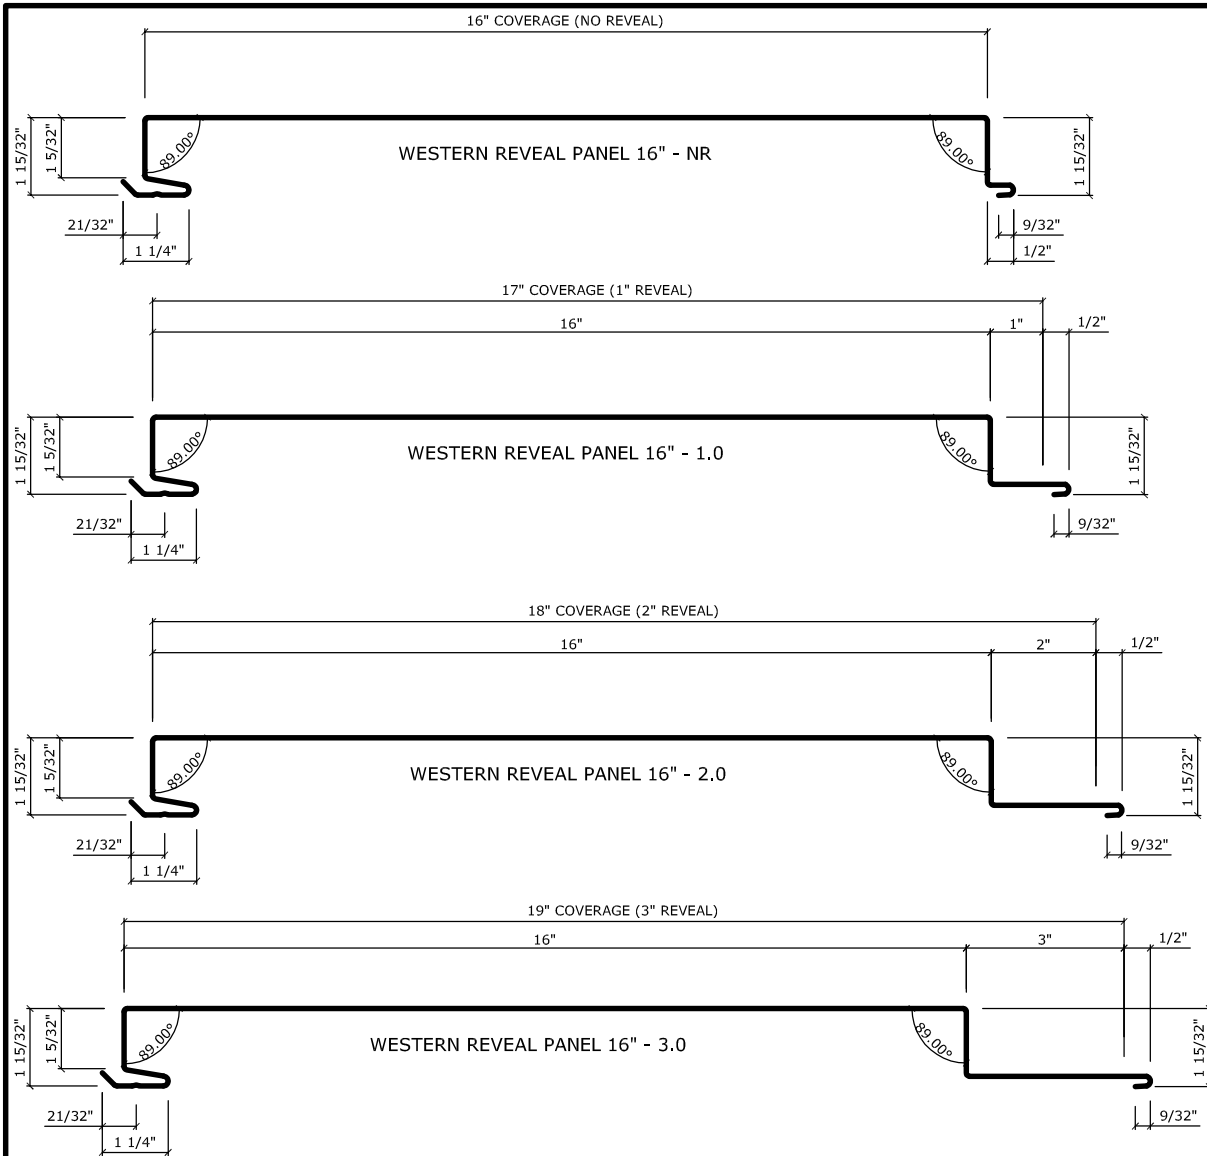

WESTERN REVEAL PANEL	FACE	REVEAL	COVERAGE
WESTERN REVEAL PANEL 16" - NR	16"	NR	16"
WESTERN REVEAL PANEL 16" - 1.0	16"	1"	17"
WESTERN REVEAL PANEL 16" - 2.0	16"	2"	18"
WESTERN REVEAL PANEL 16" - 3.0	16"	3"	19"

Western States Metal Roofing	SCALE:	TITLE / PART NAME:		
	DRAWN:	WESTERN REVEAL - 16" FACE		
901 W. Watkins St. Phoenix, AZ 85007	DATE:	PRODUCT / PRODUCT LINE		
	CHECKED:	WESTERN REVEAL		
DATE:	PART I.D.	REVISION	SHEET	

Copyright: The design and print is the property of Western States Metal Roofing, and must not be used, reproduced, or copied, wholly or in part without the written permission from the company. Supply of this design and print represents a confidential communication between the company and recipient.